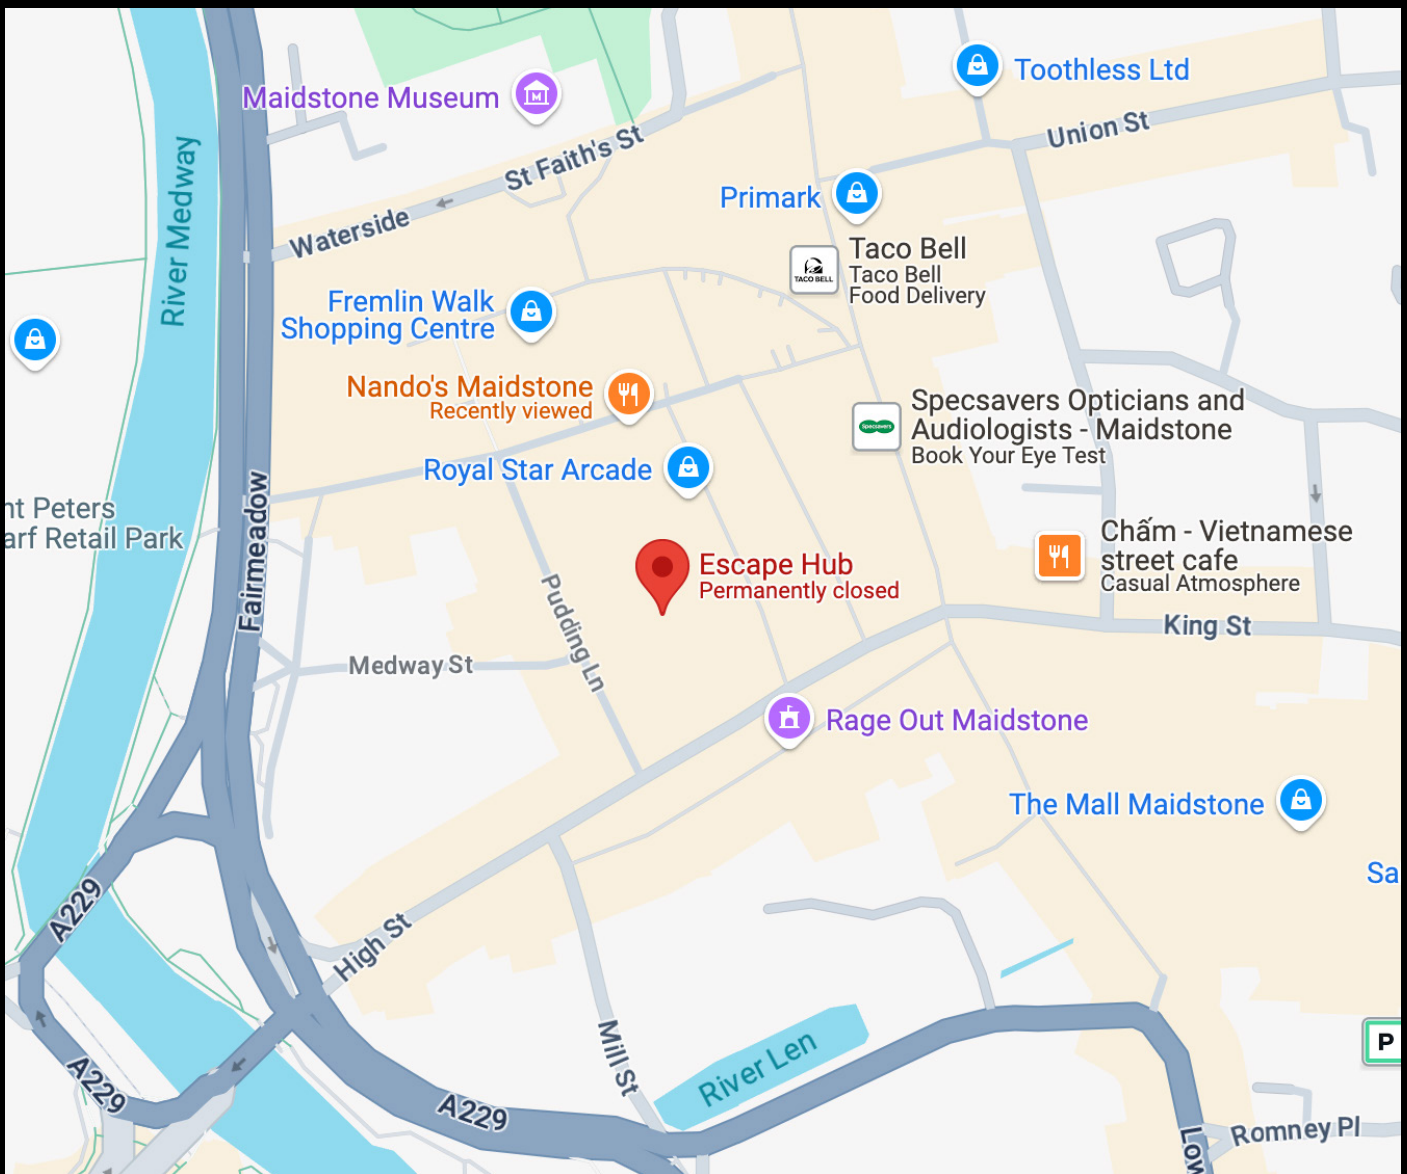

MOTE ESTATE
MANAGEMENT

03300 433 641

LOCATION

Unit 39 Royal Star Arcade, High Street, Maidstone, Kent, ME14 1JL